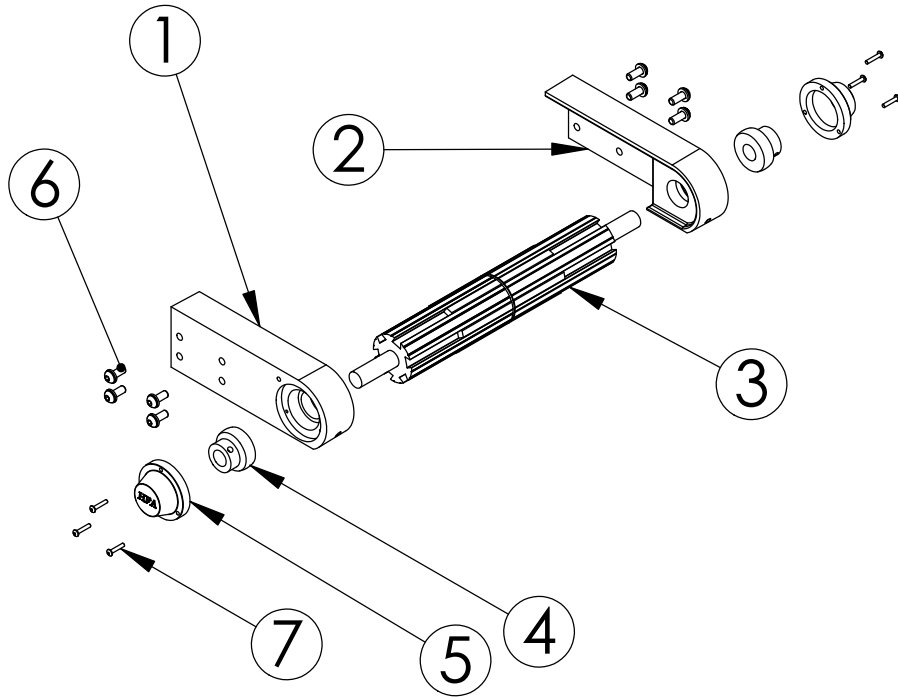

IDLE ASSEMBLY EXPLODED VIEW

Fig. 7

1. 10046L TAKE-UP CASTING LEFT SIDE
2. 10046R TAKE-UP CASTING RIGHT SIDE
3. 10079I IDLE PULLEY
4. RA012-RRB BEARING
5. 10032 BEARING CAP CLOSED
6. M8 X 20MM BHSCS w/ FLATWASHER
7. M4 X 20MM BHSCS